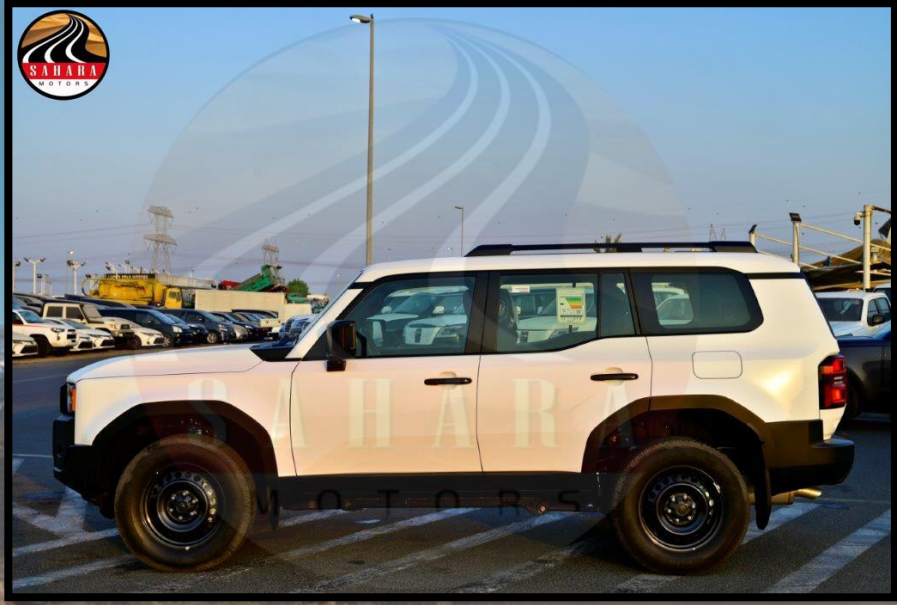

MODEL-2024

TOYOTA

LAND CRUISER 250

PRADO TX 2.4L TURBO PETROL

MODEL-2024

TOYOTA
LAND CRUISER 250
PRADO TX 2.4L TURBO PETROL

MODEL CODE – TJA250L-GNZUZV

TECHNICAL FEATURES

ENGINE:T24A-FTS, 2.4L TURBO 4-CYLINDER

MAX OUTPUT: 267 HP / 6000 RPM

MAX TORQUE: 430 NM / 1700-3600 RPM

8-SPEED AUTOMATIC TRANSMISSION

FULL TIME 4WD WITH TRANSFER CASE (HI/LOW)

CENTRAL + REAR DIFFERENTIAL LOCK

FUEL TANK CAPACITY: 110 L

FUEL CONSUMPTION: 10.6 KM/L

7 PASSENGERS (INCLUDING DRIVER)

TIRES SIZE: 245/70R18

DIMENSIONS L - W - H (MM): 4930 - 1940 - 1925

**250
ETROL**

EXTERIOR FEATURES

- 18 INCH STEEL WHEELS**
- LED HEADLIGHTS WITH CIRCULAR DESIGN**
- LED DAYTIME RUNNING LIGHTS (DRL)**
- LED FRONT FOG LAMPS**
- BLACK FRONT GRILL**
- BLACK SIDE VIEW MIRRORS WITH TSL**
- POWER AUTO RETRACTABLE MIRROR**
- BLACK DOOR HANDLES**
- PINTLE HOOK**
- MUD GUARDS**

MODEL-2024

TOYOTA

LAND CRUISER 250

PRADO.TV 2.4L TURBO PETROL

CONVENIENCE & SAFETY FEATURES

SMART ENTRY SYSTEM ON FRONT DOORS

ENGINE START/STOP BUTTON

CRUISE CONTROL